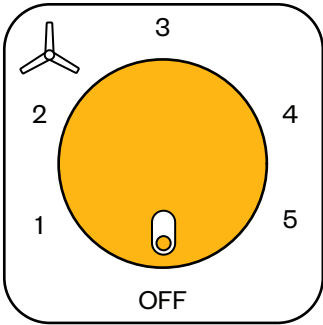

Compatible with step regulator

• Power Factor 0.90