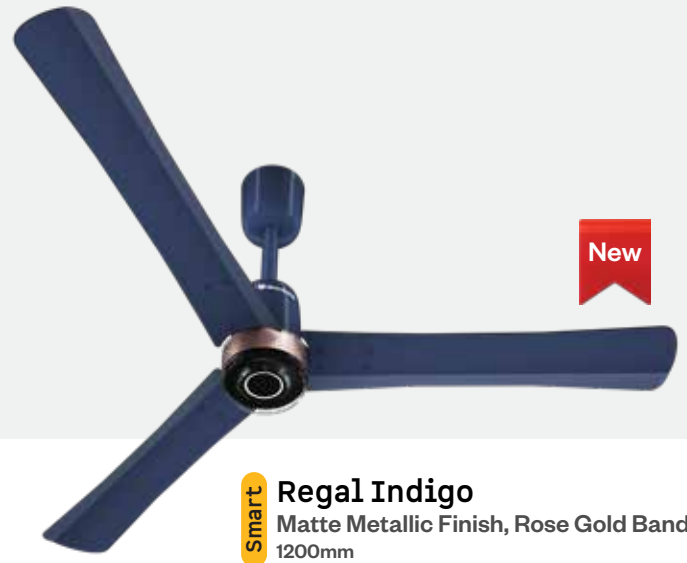

Smart **Regal Indigo**
Matte Metallic Finish, Rose Gold Band
1200mm