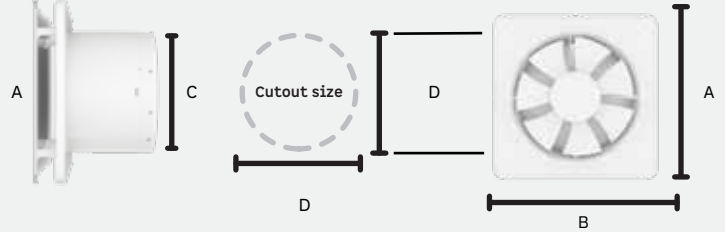

Square cut	A	B	C	D	E
150mm	255mm	245mm	52mm	175mm	150mm
200mm	305mm	295mm	53mm	245mm	155mm

Round cut	A	B	C	D
Studio Studio+	200mm	200mm	147mm	153mm
Efficio Orb	180mm	180mm	147mm	153mm

Buying guide

Studio | Studio+
Efficio Orb