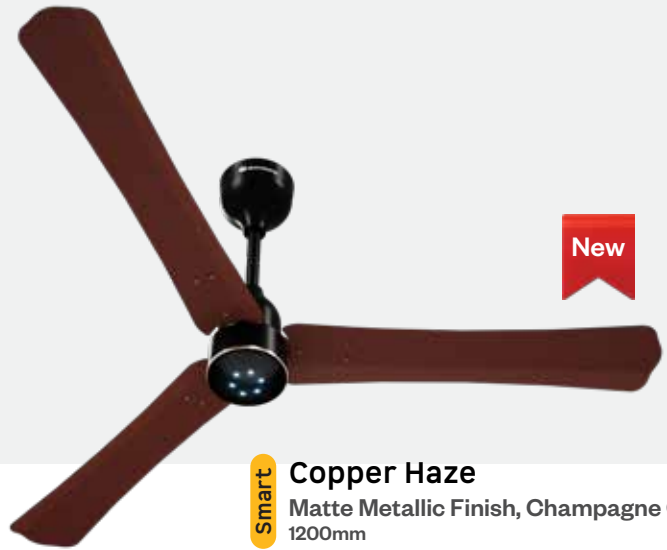

- Power Factor 0.95
- Voltage protection up to 350V
- Surge protection up to 10kV%

New

Smart **Aegean Blue**
Matte Metallic Finish, Silver Chrome Ring
1200mm

New

Smart **Copper Haze**
Matte Metallic Finish, Champagne Gold Ring
1200mm