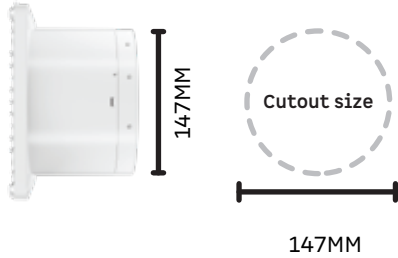

High air
suction

Easy to install on
glass and wooden panels

1+1' Years
warranty

Sweep (mm)	Power (W)	Air Delivery CMH (m ³ /hr)	Noise level dB(A)
150	6.8	245	55

¹ year extended warranty on registration

Awards & Recognition