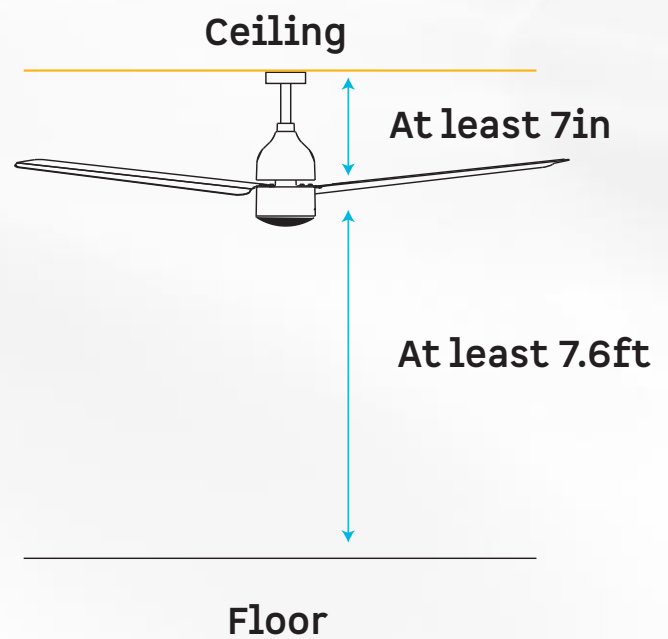

Pro tip

In rooms larger than 120 sq. ft., 1400mm fans deliver strong, focused airflow with best-in-class 360° airflow, keeping every corner comfortably cool

Do you have a false or low ceiling?

Top canopy for standard ceiling

Ceiling plate for false or low height ceiling

Most of our fans are compatible with **false/low-height ceilings** by using a ceiling plate instead of top canopy

Lifestyle Fans

Crafted to
be admired

 **Smart Fan**