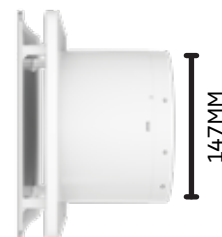

Energy efficient
BLDC motor

Low noise

Easy to clean

Back flap to prevent insects

High air suction

Easy to install on glass and wooden panels

1+1' Years warranty

Sweep (mm)	Power (W)	Air Delivery CMH (m ³ /hr)	Noise level dB(A)
150	6.8	245	55