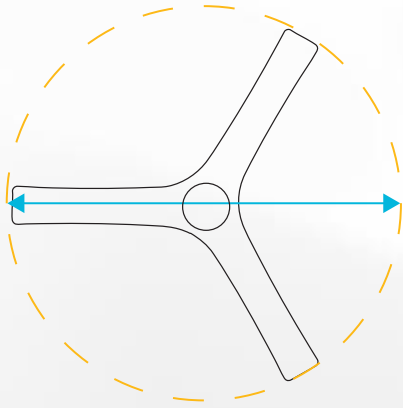

Why does air delivery matter?

Air delivery, not RPM, determines a fan's performance

Air delivery CMM is measured as the volume of air moved by the fan, in cubic metres per minute

The higher the air delivery, the stronger the breeze you feel

Understanding airflow

When a fan moves air, two things matter the most—Focused airflow & 360° airflow

ADVANCEair+
TECHNOLOGY
powered by atomberg

**Best-in-class
air delivery**

Unique motor-blade combination that enhances air delivery

Best-in-class airflow, ahead of its peers

Stronger breeze that reaches every corner of the room

Air delivery comparison

Which 'sweep size' to buy?

Sweep size is the diameter of the fan. A ceiling fan's air delivery is proportional to its sweep size. The larger your room, the larger the sweep size that you need.