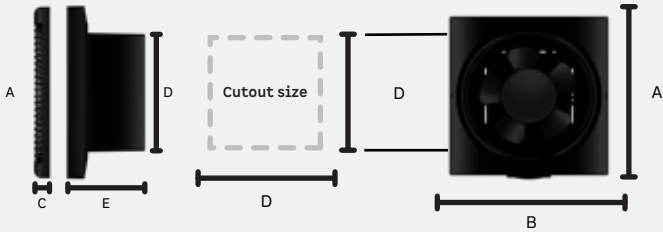

Remote **Snow White**
Gloss Finish
400mm

● **Midnight Black**
○ **Snow White**

Remote **Gloss Finish**
400mm

Remote **Midnight Black**
Gloss Finish
400mm

Exhaust fans

**Fresh air,
without the
noise**

Installation guide