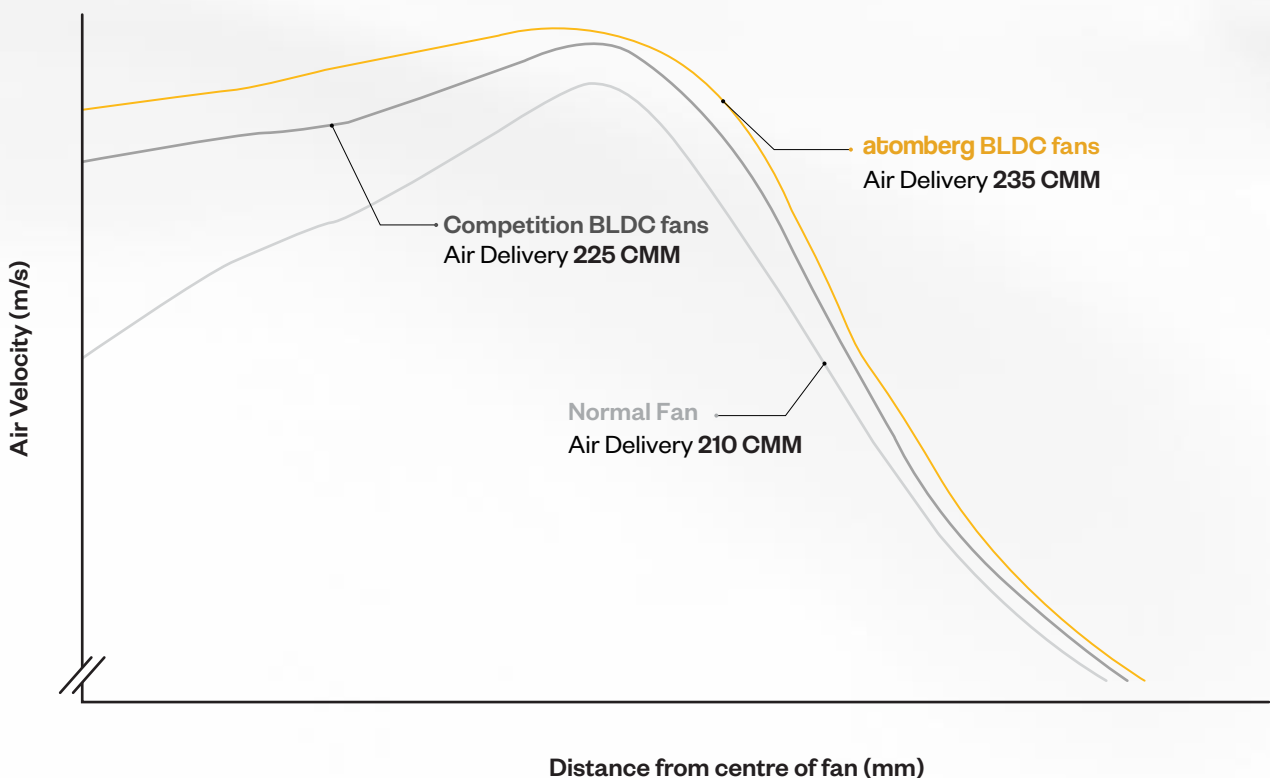

Why does air delivery matter?

Air delivery, not RPM, determines a fan's performance

Air delivery CMM is measured as the volume of air moved by the fan, in cubic metres per minute

The higher the air delivery, the stronger the breeze you feel

Understanding airflow

When a fan moves air, two things matter the most—Focused airflow & 360° airflow

ADVANCEair+
TECHNOLOGY
powered by atomberg

**Best-in-class
air delivery**

Unique motor-blade combination that enhances air delivery

Best-in-class airflow, ahead of its peers

Stronger breeze that reaches every corner of the room

Air delivery comparison

Which 'sweep size' to buy?

Sweep size is the diameter of the fan. A ceiling fan's air delivery is proportional to its sweep size. The larger your room, the larger the sweep size that you need.