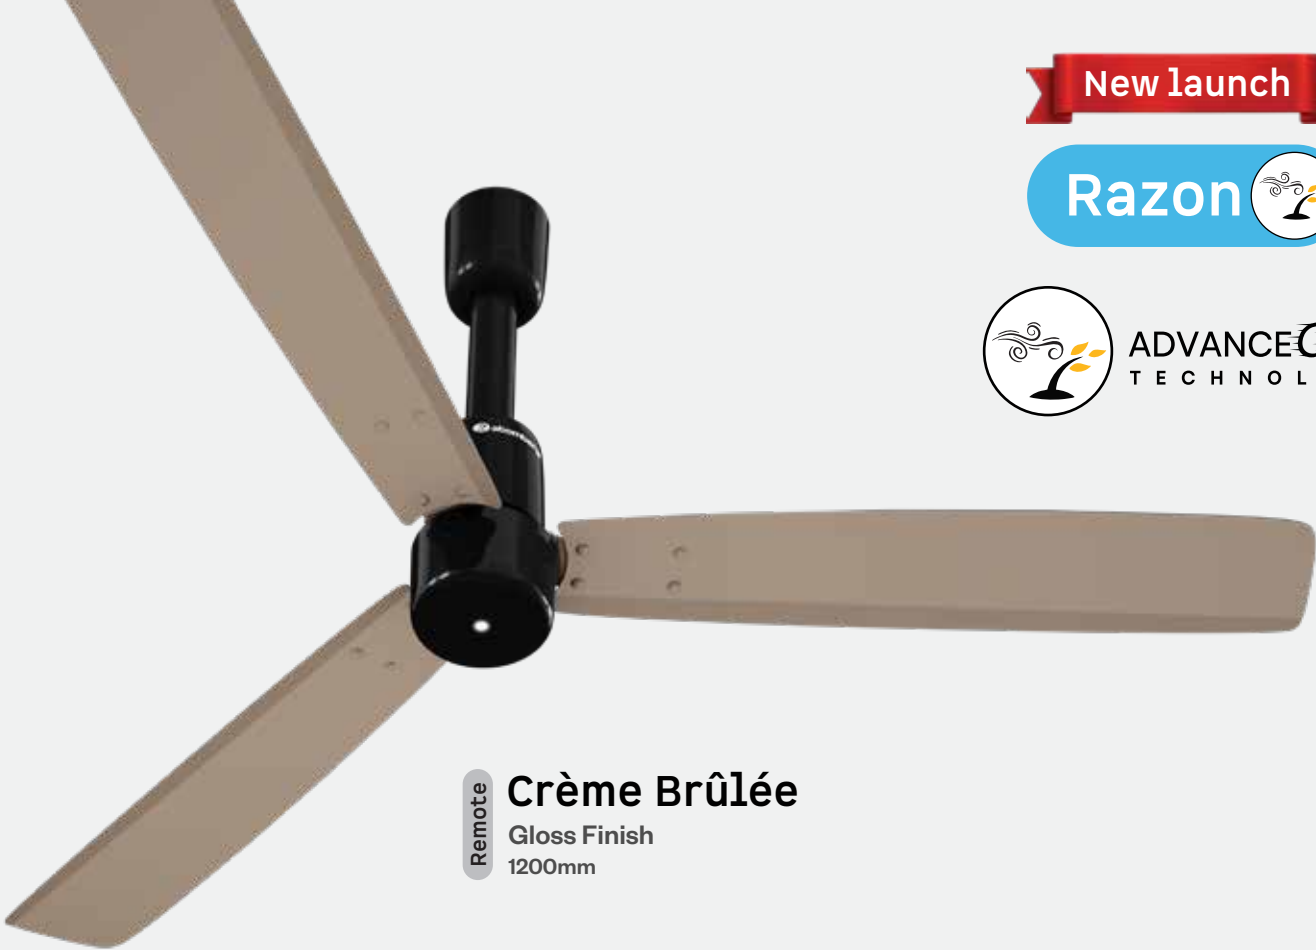

Smart Seasand Ivory
Gloss Finish, Copper Ring
600 | 900mm | 1200mm | 1400mm

Smart Matte Brown & Black
Champagne Gold Ring
1200mm

Smart Gloss White & Black
Silver Chrome Ring
600mm | 900mm | 1200mm | 1400mm

Smart Gloss White
Aegean Blue Ring
1200mm

New Launch

Razon 

 ADVANCE *air+*
TECHNOLOGY

Crème Brûlée
Gloss Finish
1200mm

Smallest motor[#], great performance

Low noise

Remote with sleep and timer mode