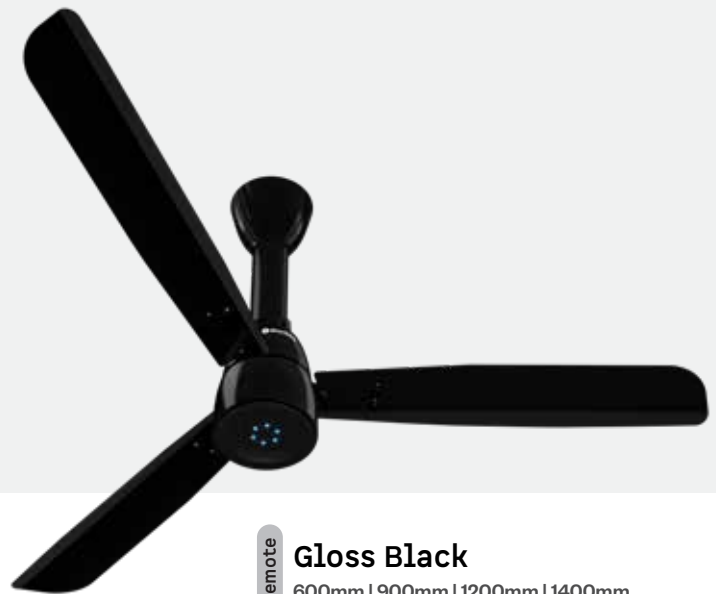

Remote **Gloss Black**
600mm | 900mm | 1200mm | 1400mm