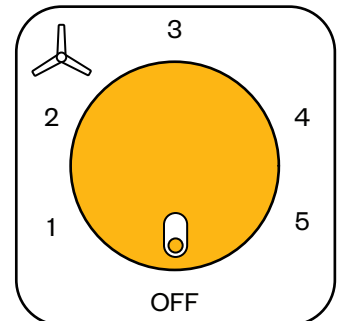

Gloss Finish
1200mm

Regulator

Durability with
energy-efficient performance

High air
delivery

Low
noise

2+1* Years
warranty

Sweep Size (mm)	Power (W)	Air Delivery (CMM)	Noise level dB(A)
900	32	180	58
1200	35	230	58
1400	35	255	56