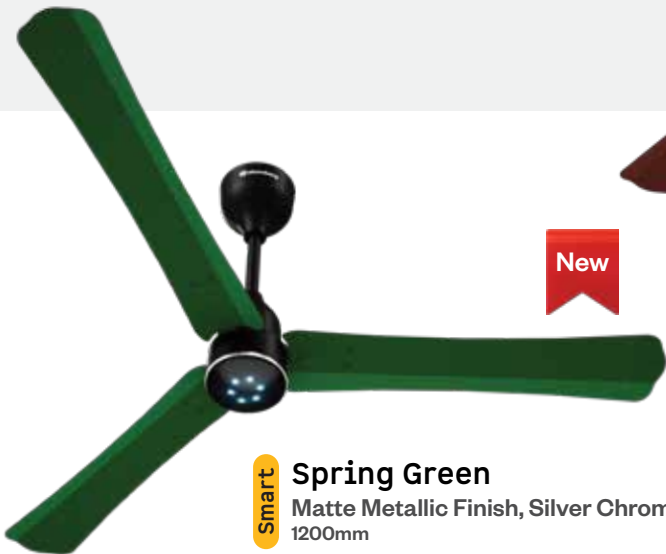

- Power Factor 0.95
- Voltage protection up to 350V
- Surge protection up to 10kV%

New

Smart **Aegean Blue**
Matte Metallic Finish, Silver Chrome Ring
1200mm

New

Smart **Copper Haze**
Matte Metallic Finish, Champagne Gold Ring
1200mm