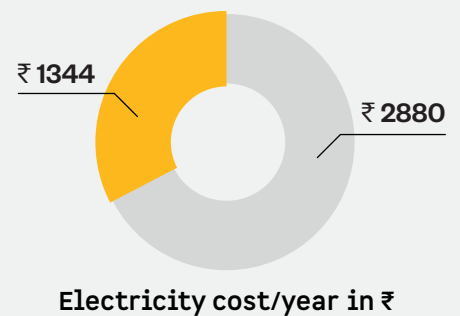

Benefits of BLDC technology

Energy efficient BLDC motor

Up to 65% electricity savings

Low noise

Runs at consistent speed even on inverter

Consistent speed even at fluctuating voltage

No motor over heating

The perfect blend of style & savings

Savings/year ~ ₹ 1500

*Assumptions:

usage of 16 hours/day, for 300 days a year with electricity rate of ₹8/unit

Atomberg fan

Unrated fan

Power consumption at each speed

The power consumption of Atomberg fans varies with the speed at which they are set. At speed 3, they consume less power than an LED bulb.