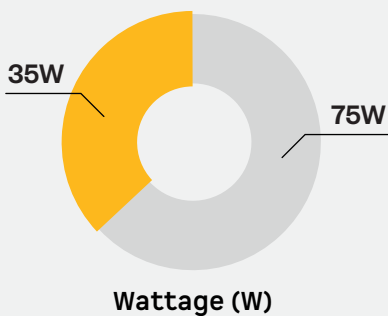

Benefits of BLDC technology

Energy efficient BLDC motor

Up to 65% electricity savings

Low noise

Runs at consistent speed even on inverter

Consistent speed even at fluctuating voltage

No motor over heating

The perfect blend of style & savings

Savings/year ~ ₹ 1500

*Assumptions:

usage of 16 hours/day, for 300 days a year with electricity rate of ₹8/unit

Atomberg fan

Unrated fan

Power consumption at each speed

The power consumption of Atomberg fans varies with the speed at which they are set. At speed 3, they consume less power than an LED bulb.