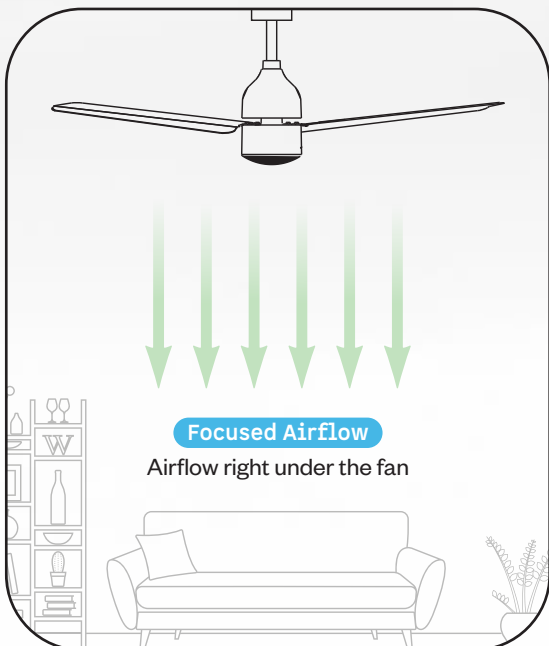

Understanding airflow

When a fan moves air, two things matter the most—Focused airflow & 360° airflow