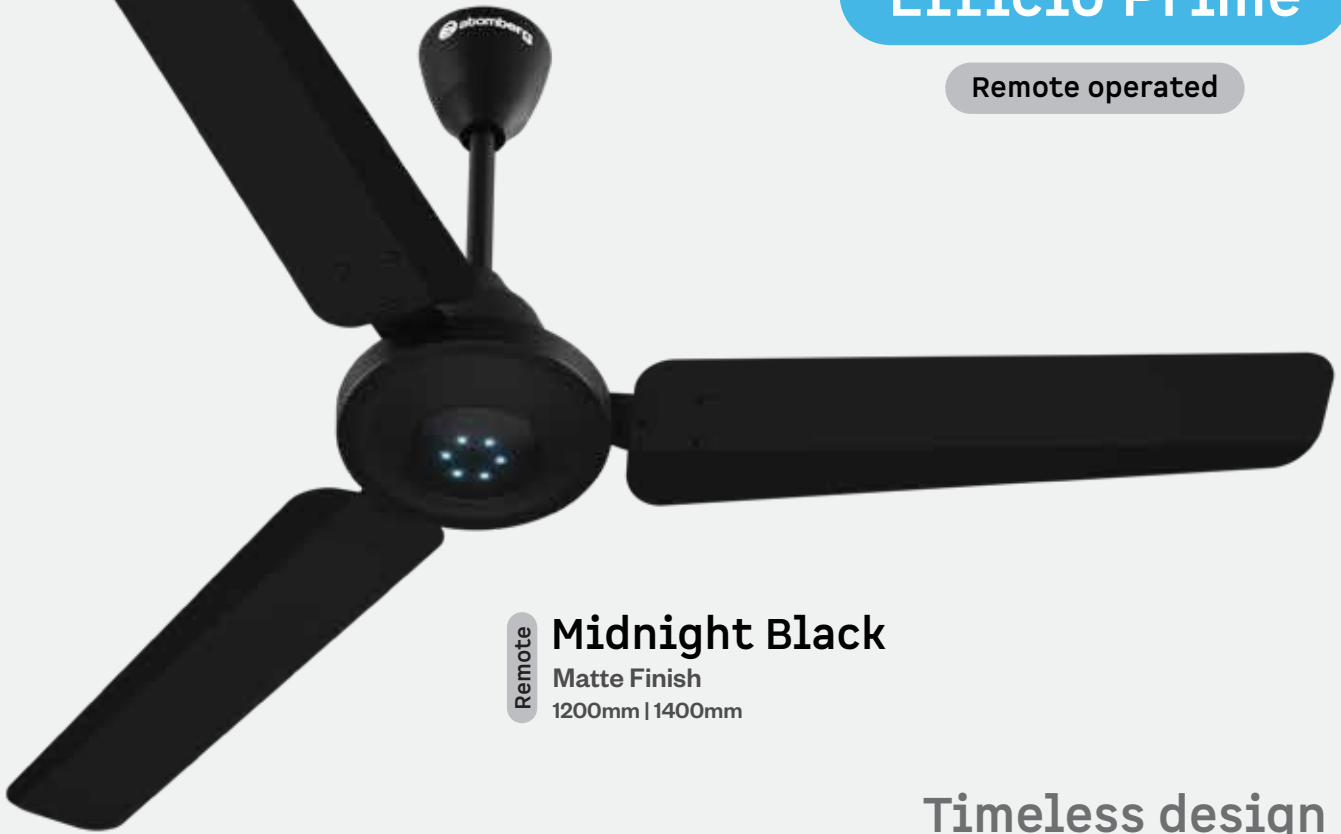

Efficio Prime

Remote operated

Midnight Black

Remote
Matte Finish
1200mm | 1400mm

Timeless design
with modern convenience

High air
delivery

Low
noise

Remote with sleep
and timer mode