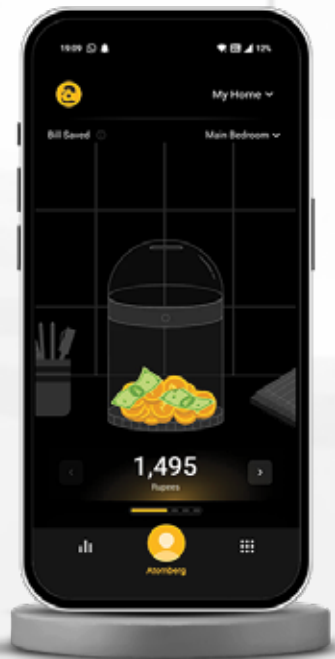

India's No. 1
BLDC fans

Best-in-class
air delivery

Remote/ Regulator
operated

IoT-enabled
smart fans

Highest rated fans
across E-commerce
platforms

Home service at
19000+ Pin Codes

Enjoy full control

Control your fan the way you like

App control

with the
Atomberg Home App

Voice command

also works with
Google home and Alexa

Power savings

track your electricity bill
savings on the app

Exciting new features*

Reverse Mode enhances
circulation of warm air

Goes from 0 to top
speed in 17 seconds

Receive new updates
via Wi-Fi or Bluetooth

Smart Fan

Looking for Regulator fans?

Refined designs for every home

Savings of BLDC. Familiarity of regulator

Unique features