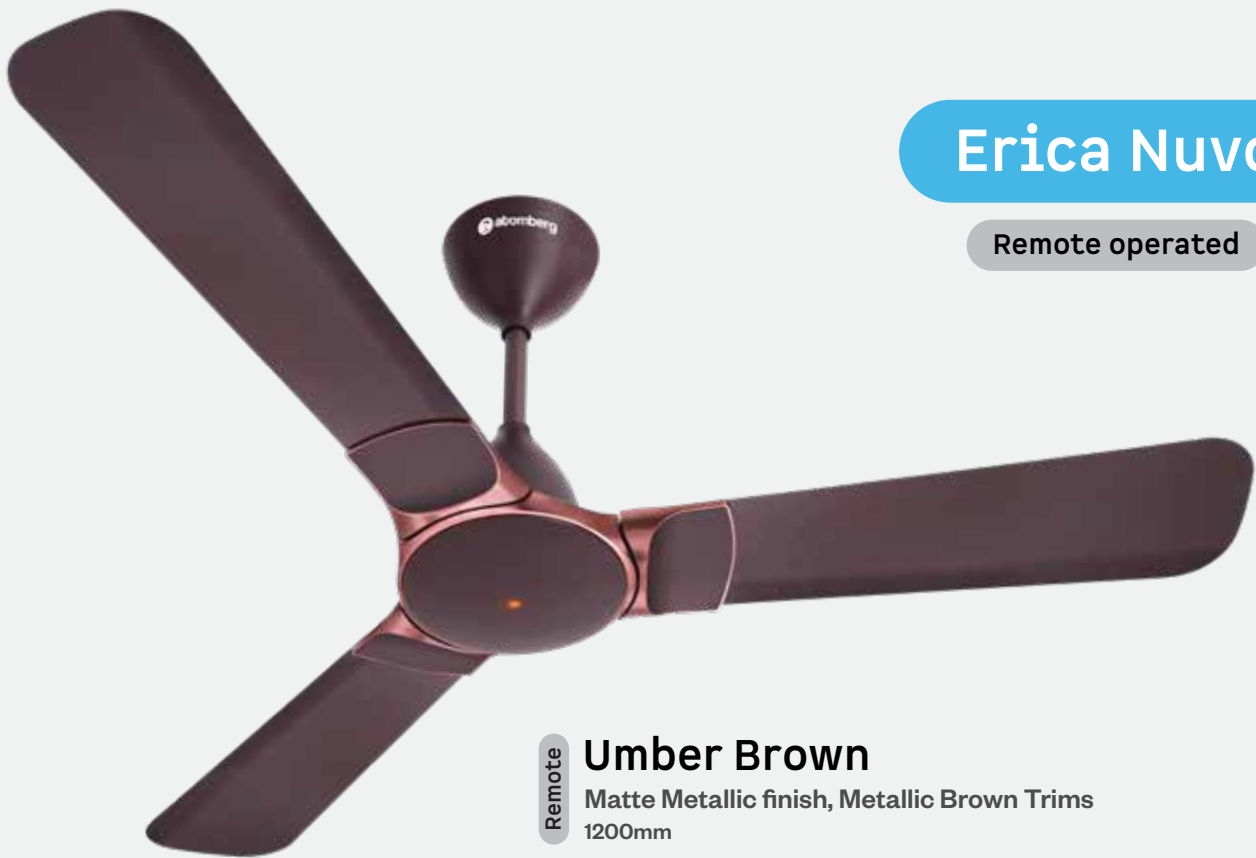

Erica Nuvo

Remote operated

Remote

Umber Brown

Matte Metallic finish, Metallic Brown Trims
1200mm

Steals the show.
Powerful performance. Elevated design.

Low noise

Wide blades with elegant trims

Remote with sleep and timer mode

LED speed indicator

High air delivery

2+1* Years warranty

Good Design Award for ERICA