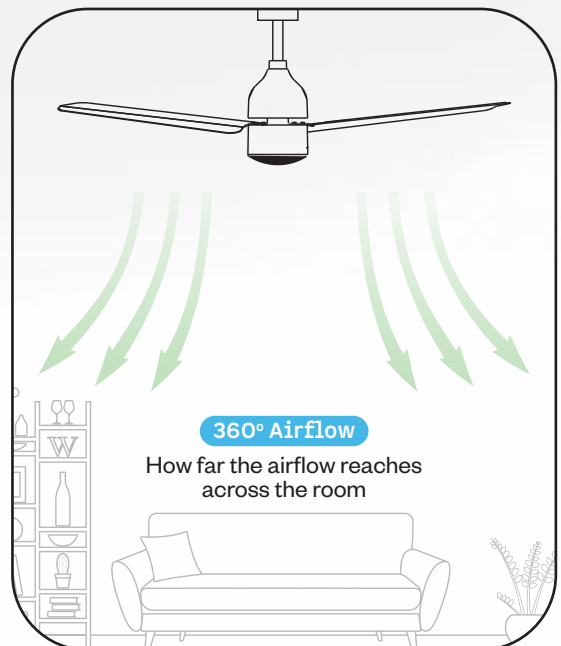

Why does air delivery matter?

Air delivery, not RPM, determines a fan's performance

Air delivery CMM is measured as the volume of air moved by the fan, in cubic metres per minute

The higher the air delivery, the stronger the breeze you feel

Understanding airflow

When a fan moves air, two things matter the most—Focused airflow & 360° airflow

ADVANCEair+
TECHNOLOGY
powered by atomberg

**Best-in-class
air delivery**

Unique motor-blade combination that enhances air delivery

Best-in-class airflow, ahead of its peers

Stronger breeze that reaches every corner of the room

Air delivery comparison

Which 'sweep size' to buy?

Sweep size is the diameter of the fan. A ceiling fan's air delivery is proportional to its sweep size. The larger your room, the larger the sweep size that you need.