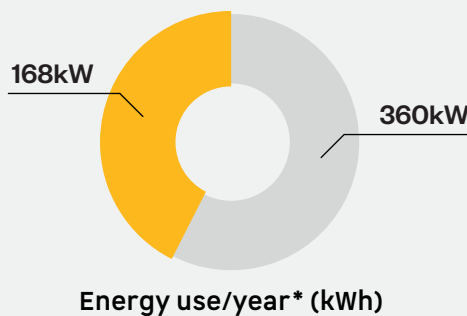

Benefits of BLDC technology

Energy efficient BLDC motor

Up to 65% electricity savings

Low noise

Runs at consistent speed even on inverter

Consistent speed even at fluctuating voltage

No motor over heating

The perfect blend of style & savings

Savings/year ~ ₹ 1500

*Assumptions:

usage of 16 hours/day, for 300 days a year with electricity rate of ₹8/unit

Atomberg fan

Unrated fan

Power consumption at each speed

The power consumption of Atomberg fans varies with the speed at which they are set. At speed 3, they consume less power than an LED bulb.