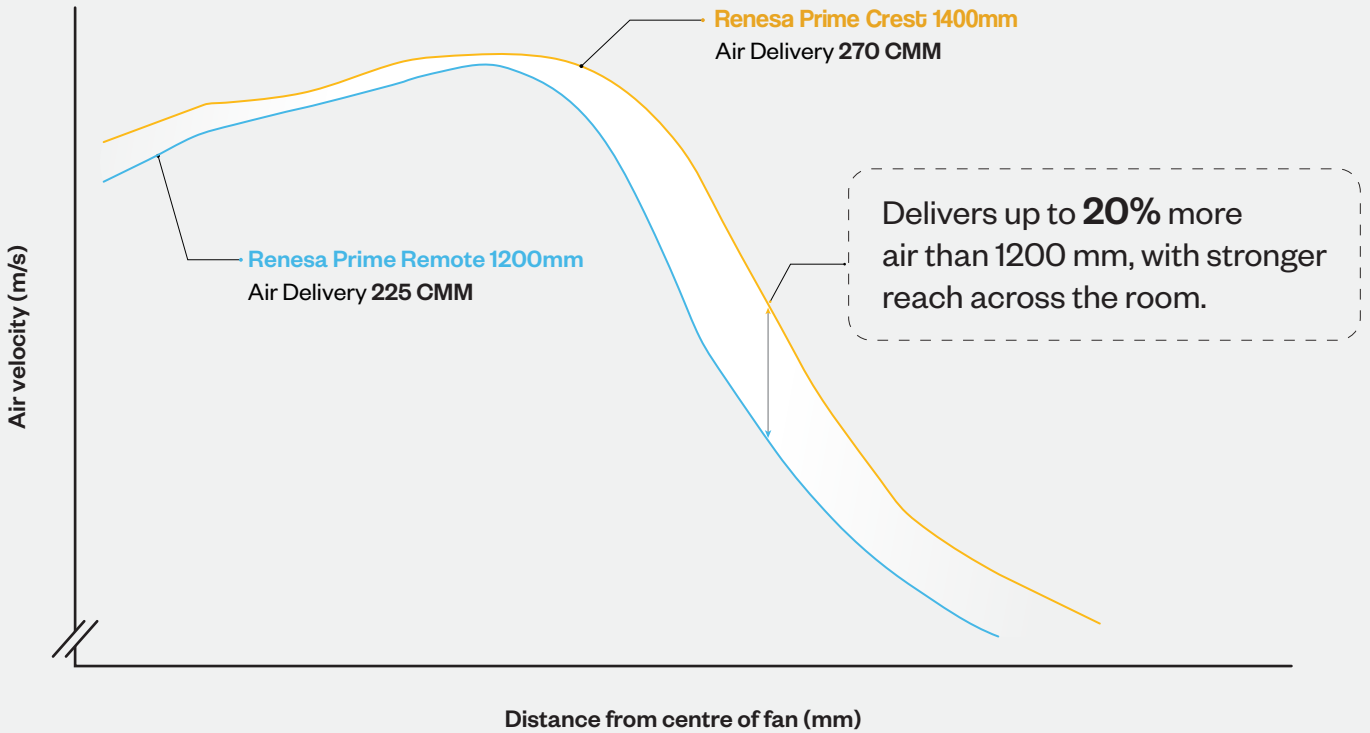

Renesa Prime Crest 1400mm

Unique motor-blade combination enables best-in-class air delivery of 270 CMM

Sweep size	Airflow
 <p>1200mm</p>	<p>Focused - GOOD</p> <p>●●●●○</p> <p>360° - GOOD</p> <p>●●●●○</p>
 <p>1400mm</p>	<p>Focused - GOOD</p> <p>●●●●○</p> <p>360° - BEST</p> <p>●●●●●</p>