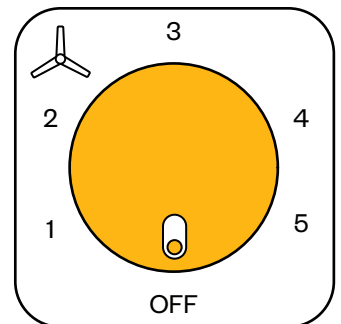

Elegant design.
Superior air delivery. Now with regulator.

Low
noise

Timeless design
with curved blades

Best-in-class
air delivery

2+1* Years
warranty

Sweep Size (mm)	Power (W)	Air Delivery (CMM)	Noise level dB(A)
1230	35	237	56