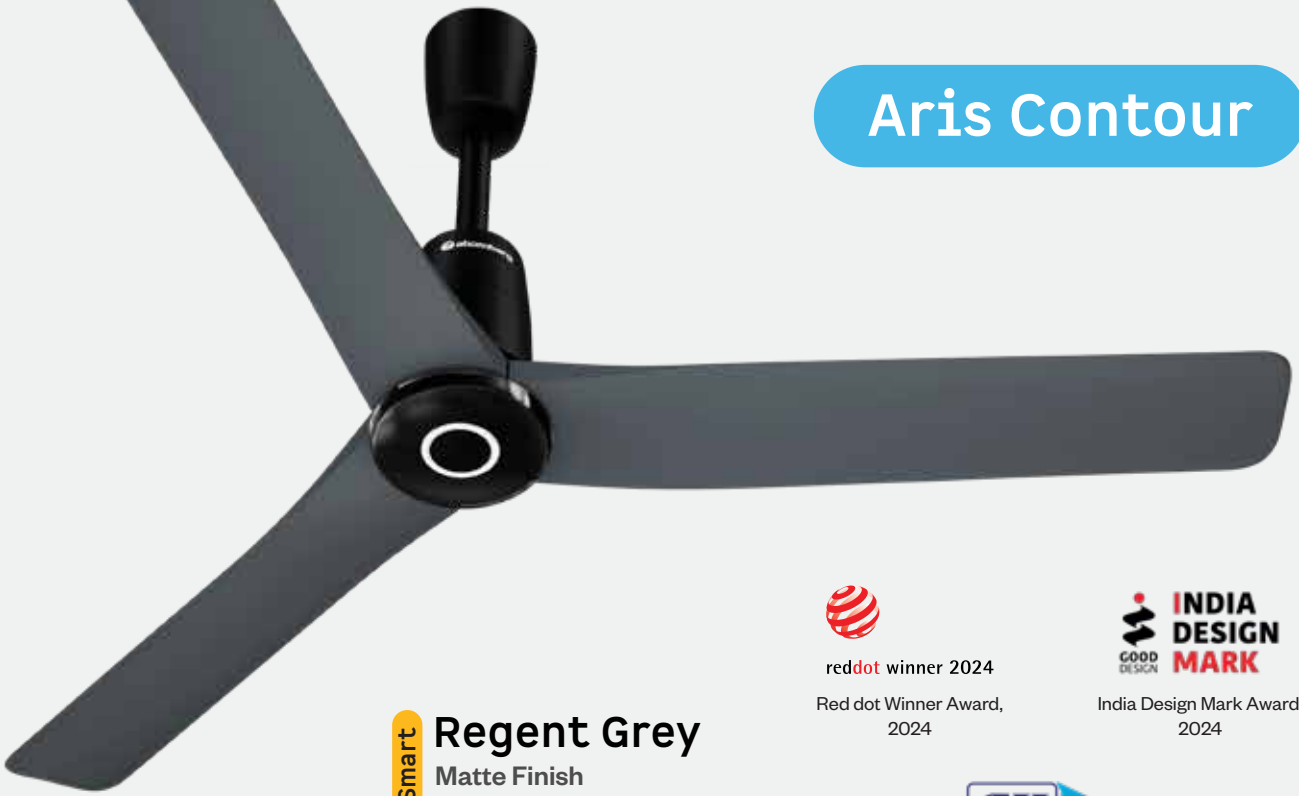

Aris Contour

Smart **Regent Grey**
Matte Finish
900mm | 1200mm

reddot winner 2024
Red dot Winner Award,
2024

India Design Mark Award,
2024

CII Design Excellence Award,
2025

Free installation

Avail on www.atomborg.com

Smart. Sleek. Silent.

Silent Operation

Best-in-class air delivery

Remote with boost, sleep and timer mode

Integrated ABS blade design

Smart Fan

Easy to clean

Moonbeam light

3+2* Years warranty