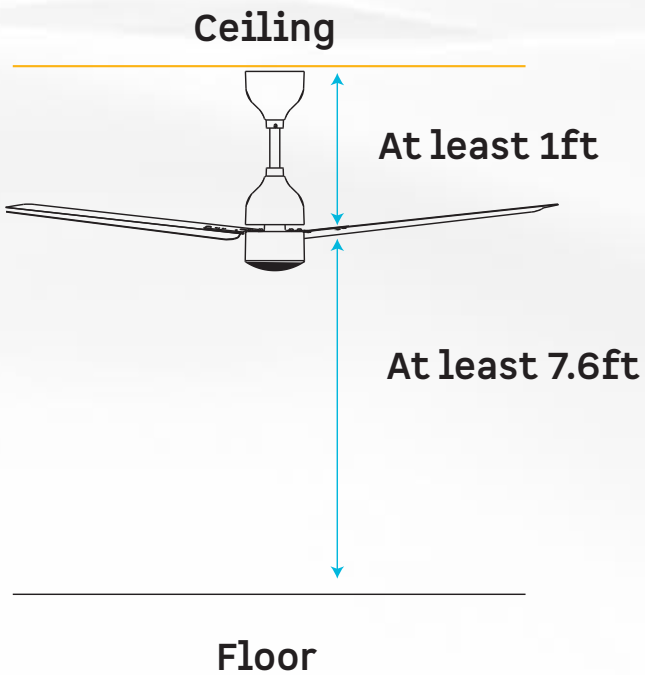

Best-in-class airflow, ahead of its peers

Stronger breeze that reaches every corner of the room

Air delivery comparison

Which 'sweep size' to buy?

Sweep size is the diameter of the fan. A ceiling fan's air delivery is proportional to its sweep size. The larger your room, the larger the sweep size that you need.

Room size	Sweep size	Airflow
Bathroom, Kitchen, Balcony  <30sqft	 600mm	Focused - BEST  360° - MODERATE 
Small room  30-65 sqft	 900mm	Focused - GOOD  360° - MODERATE 
Medium room  65-120 sqft	 1200mm	Focused - GOOD  360° - GOOD 
Large room  120-225 sqft	 1400mm	Focused - GOOD  360° - BEST 
Living room  > 225 sqft Min. distance between center of 2 fans : 8ft	 1200mm X2 Or 1400mm X2 	Focused - GOOD  360° - BEST 

Pro tip

In rooms larger than 120 sq. ft., 1400mm fans deliver strong, focused airflow with best-in-class 360° airflow, keeping every corner comfortably cool

Do you have a false or low ceiling?

Top canopy for standard ceiling