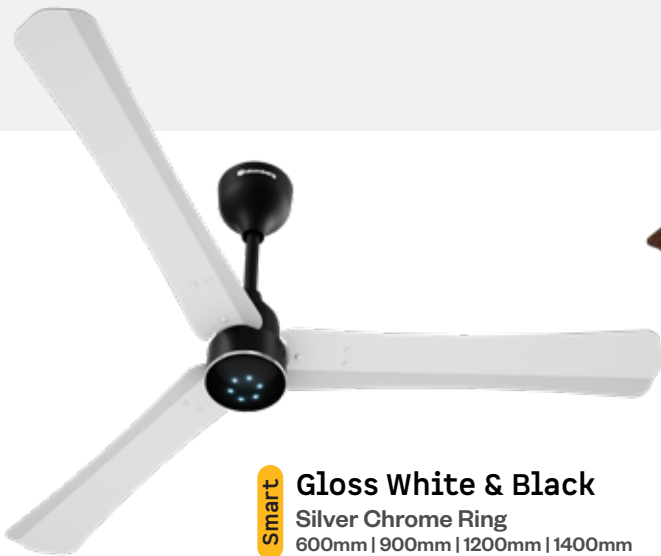

Smart Gloss White & Black
Silver Chrome Ring
600mm | 900mm | 1200mm | 1400mm