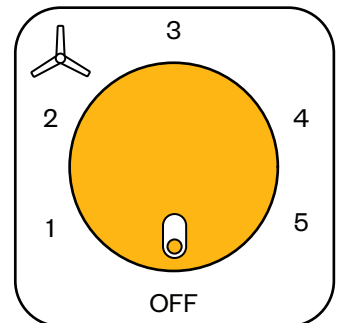

Unique motor-blade combination enables best-in-class air delivery of 270 CMM

Delivers up to **20%** more air than 1200 mm

High air delivery

2+1* Years warranty

Sweep Size (mm)	Power (W)	Air Delivery (CMM)	Noise level dB(A)
600	28	112	56
900	32	180	56
1200	35	225	58
1400	41	270	56