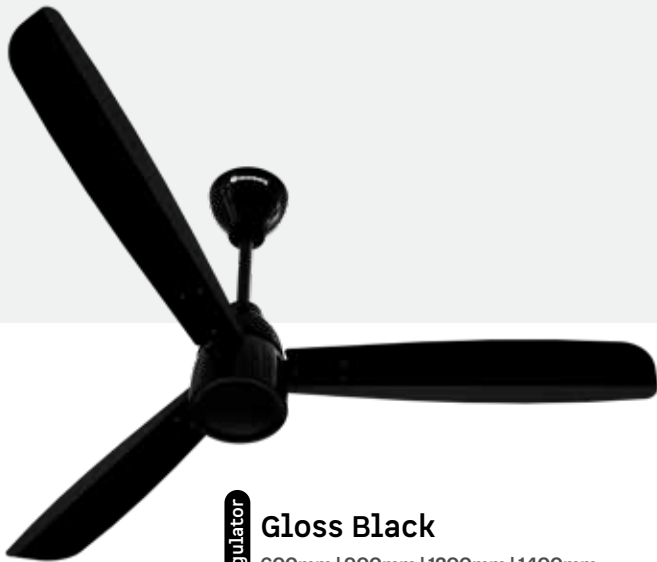

Compatible with step regulator

• Power Factor 0.90

Regulator **Honey Maplewood**
Wooden Finish
600mm | 900mm | 1200mm | 1400mm

Regulator **Seasand Ivory**
Gloss Finish
1200mm

Regulator **Gloss Black**
600mm | 900mm | 1200mm | 1400mm