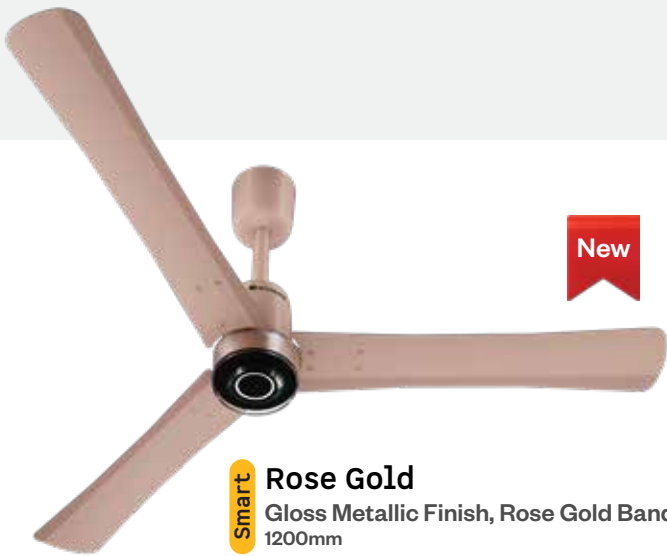

- Power Factor 0.95
- Voltage protection up to 350V
- Surge protection up to 10kV%

Smart Golden Oakwood
Wooden Finish, Jet Black Band
600mm | 900mm | 1200mm | 1400mm

Smart Pearl White
Gloss Metallic Finish, White Band
1200mm