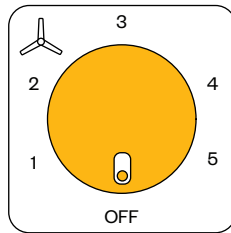

Works with
4-step & 5-step regulators

8µF capacitor