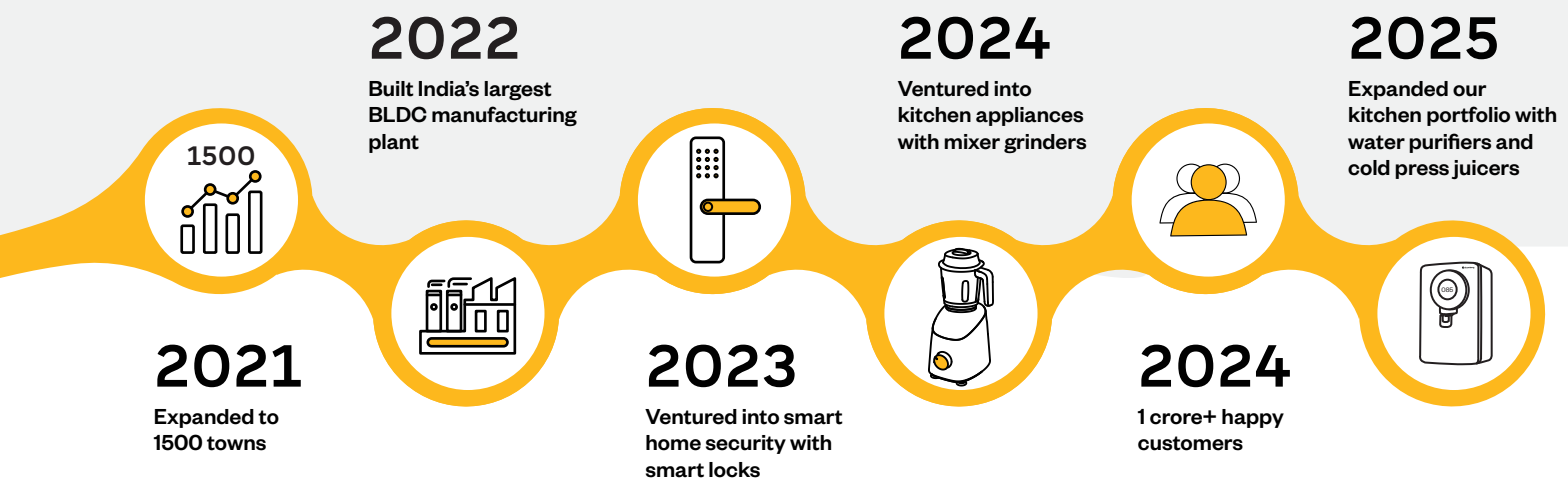

Awards &
recognition

95

Technical
specifications

99

Our esteemed
clients

Our journey

Sprawling manufacturing facility

High-tech assembly lines

India's largest BLDC fan plant

A state-of-the-art manufacturing unit

Highly trained work force

Robust quality checks

- Spread over 2,00,000 sq. ft.
- Designed and manufactured in Pune, India

BLDC technology