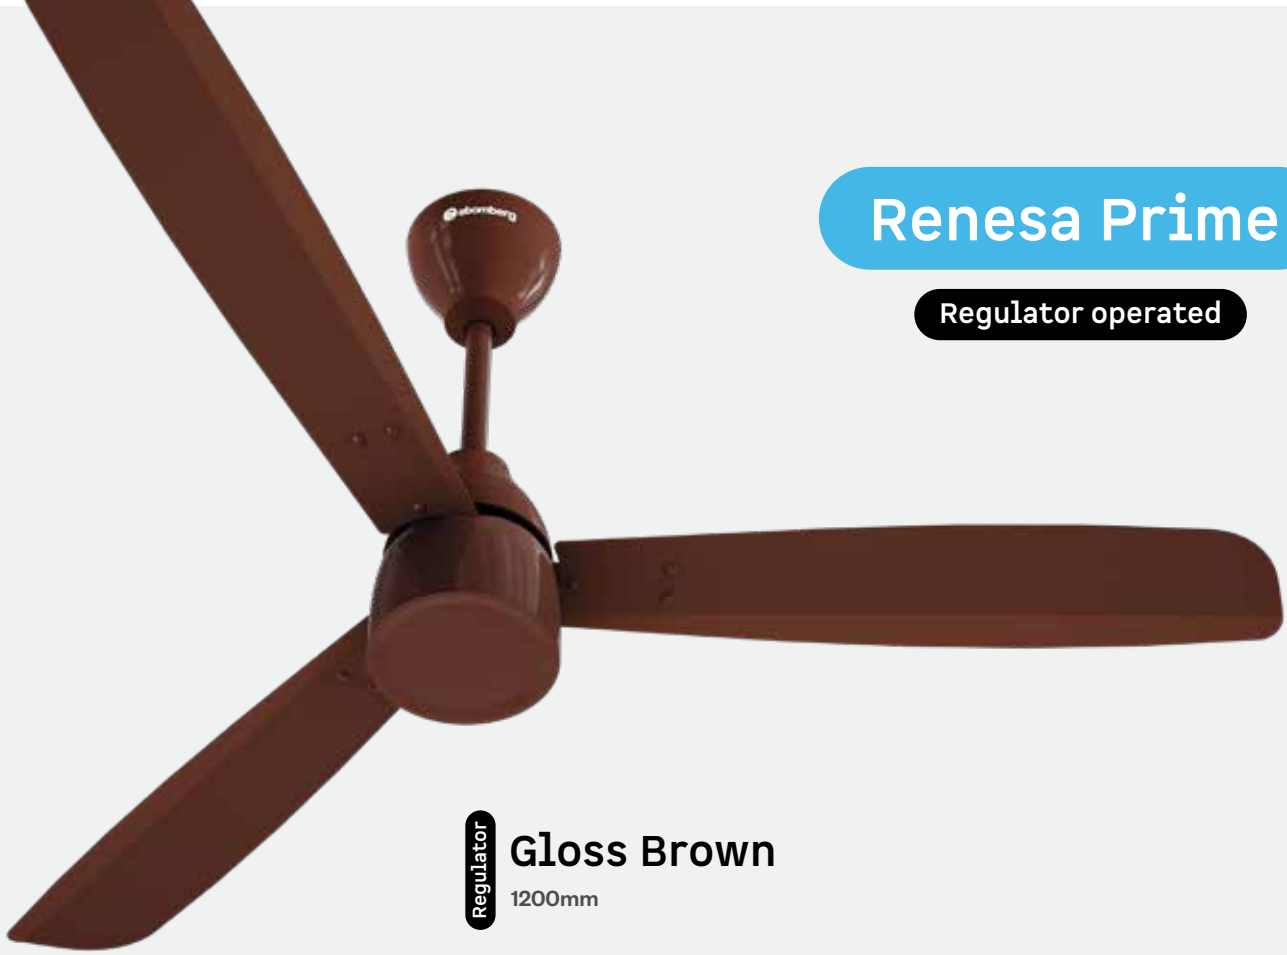

Remote **Honey Maplewood**
Wooden Finish
1200mm

Renesa Prime

Regulator operated

Regulator
Gloss Brown
1200mm

Powerful performance, guaranteed

Low noise

Sleek body with distinctive blades

Upgrade to a better airflow with 1400mm