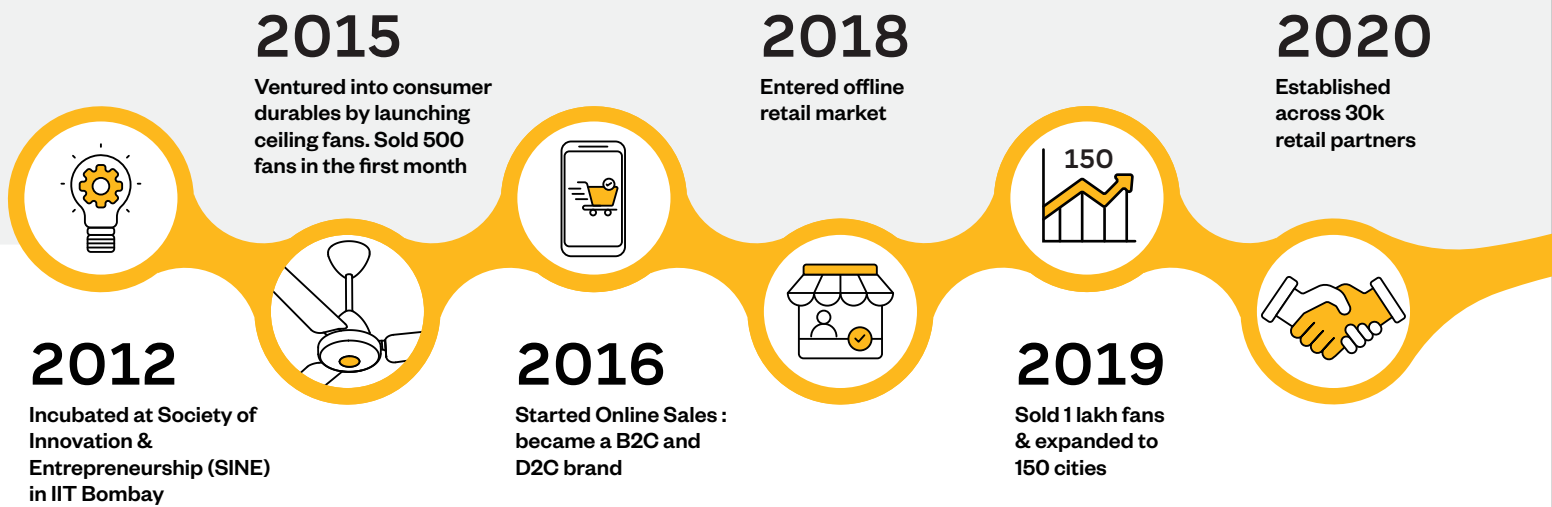

“Why not?”

India's No. 1 BLDC fans
with 1 crore+ happy customers

Product catalogue Summer 2026

Proudly made in India, Atomberg fans are trusted by 1 crore+ happy customers across the country.

Every fan is engineered for long-lasting performance and put through 34 stringent quality checks by independent certified labs. On the rare occasion you need support, help is readily available, with service coverage across 19,000+ pincodes. Our service executives are equipped to assist you right at your doorstep.

Awards &
recognition

95

Technical
specifications

99

Our esteemed
clients

Our journey

Sprawling manufacturing facility

High-tech assembly lines

India's largest BLDC fan plant

A state-of-the-art manufacturing unit

Highly trained work force

Robust quality checks

- Spread over 2,00,000 sq. ft.
- Designed and manufactured in Pune, India

BLDC technology