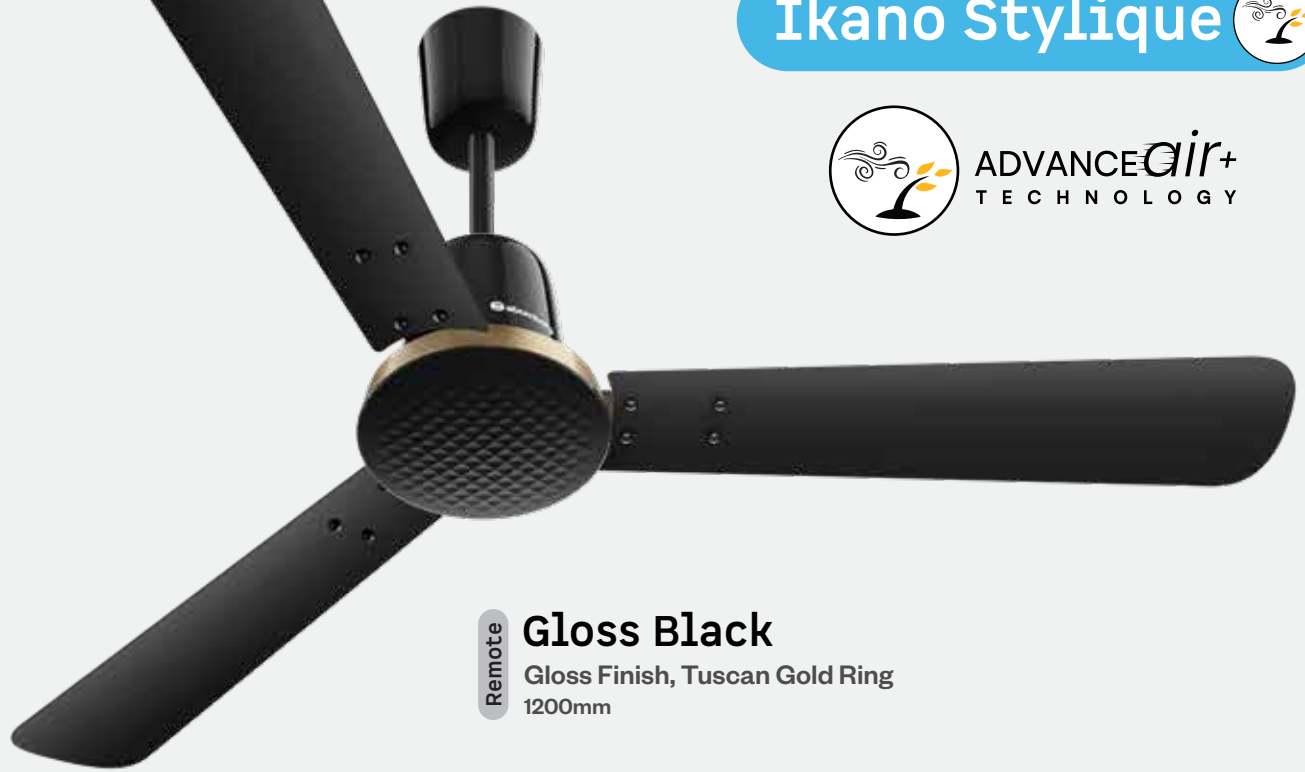

Remote **Sand Grey**
Gloss Metallic Finish
950mm | 1200mm

Remote **Marble White**
Gloss Metallic Finish
950mm | 1200mm | Smart 1200mm

Timeless fans

Where
simplicity
meets superior
performance

New launch

Ikano Stylique

ADVANCEair+
TECHNOLOGY

Remote

Gloss Black

Gloss Finish, Tuscan Gold Ring
1200mm

Design that demands a second glance

Low noise

Remote with sleep and timer mode

Sophisticated design with curved blades