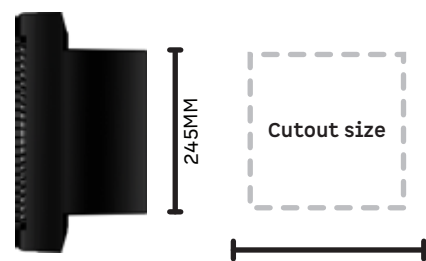

High air
suction

Easy to install on
glass and wooden panels

1+1* Years
warranty

150MM

200MM

Sweep (mm)	Power (W)	Air Delivery CMH (m ³ /hr)	Noise level dB(A)
150	13	360	55
200	20	650	53

New launch

Efficio Orb