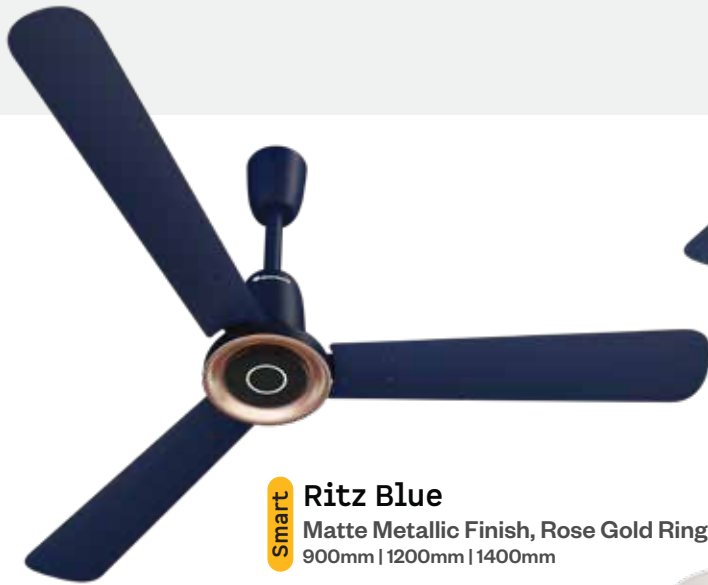

Smart **Regal Indigo**
Matte Metallic Finish, Rose Gold Ring
1200mm

Smart **Ritz Blue**
Matte Metallic Finish, Rose Gold Ring
900mm | 1200mm | 1400mm

Smart **Pearl White**
Matte Finish, Metallic Gold Ring
900mm | 1200mm | 1400mm