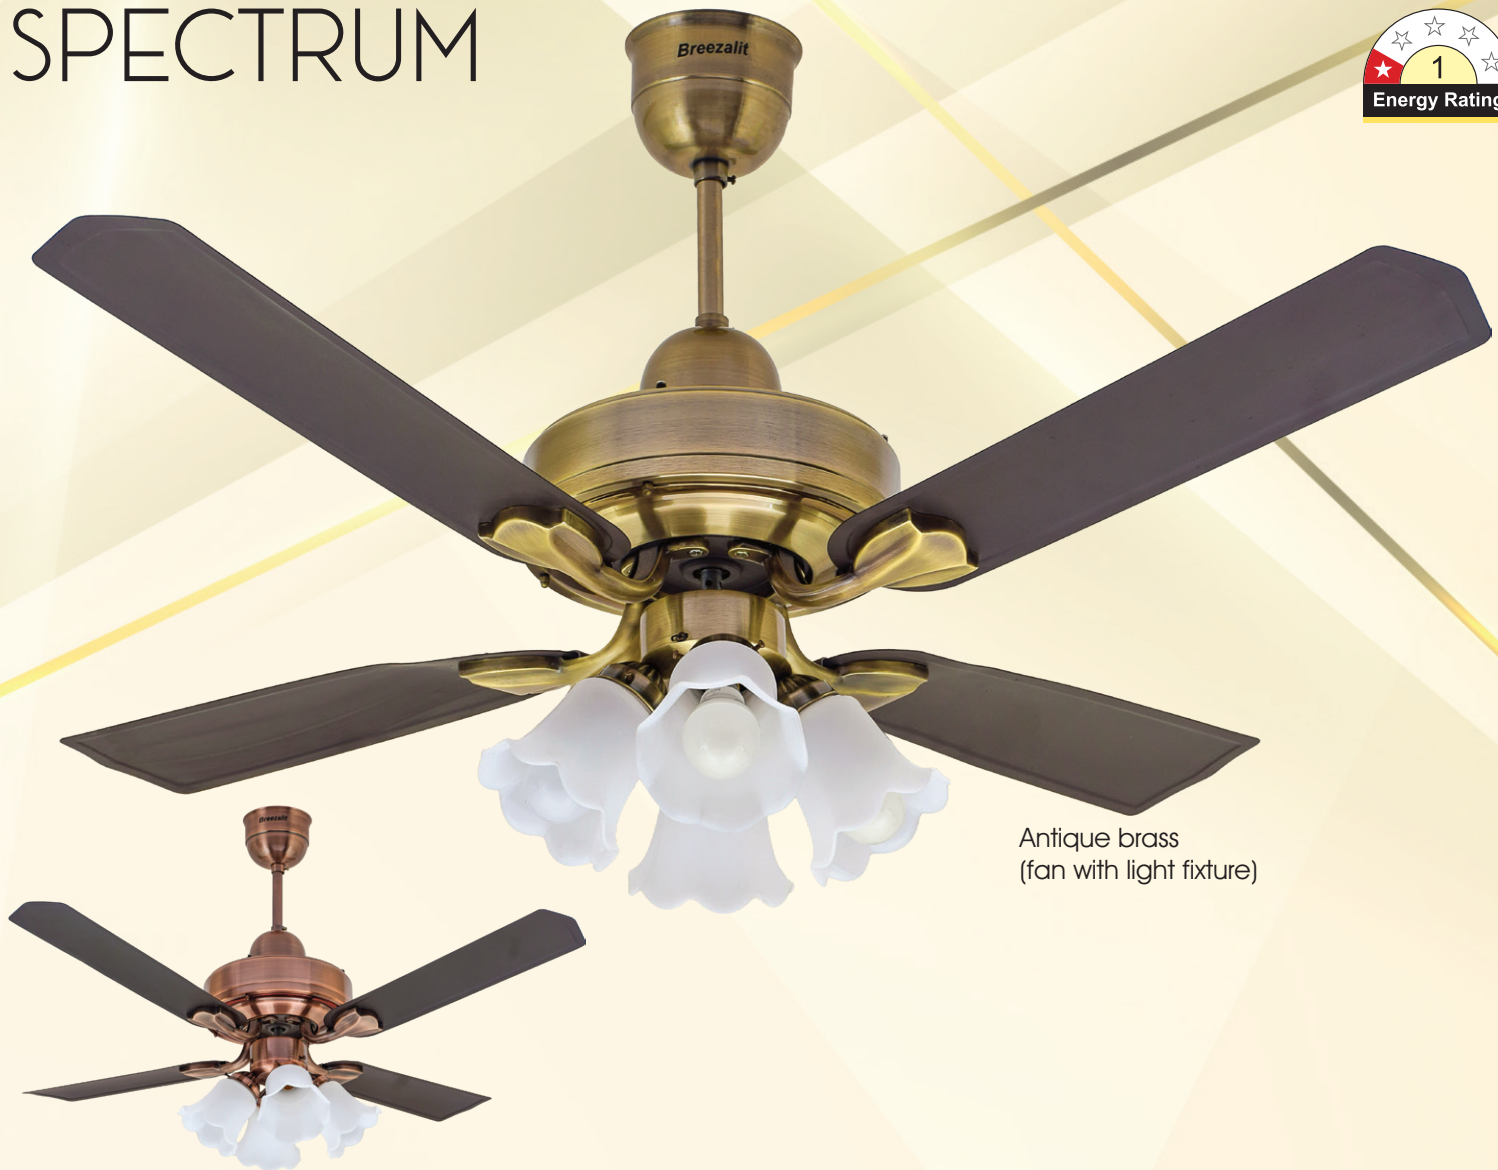

SPECTRUM

Antique brass
(fan with light fixture)

Antique copper
(fan with light fixture)

Technical Specifications

Air delivery 230 cmm	Size 48" (1200 mm)	R.P.M. 350	Watts 52w