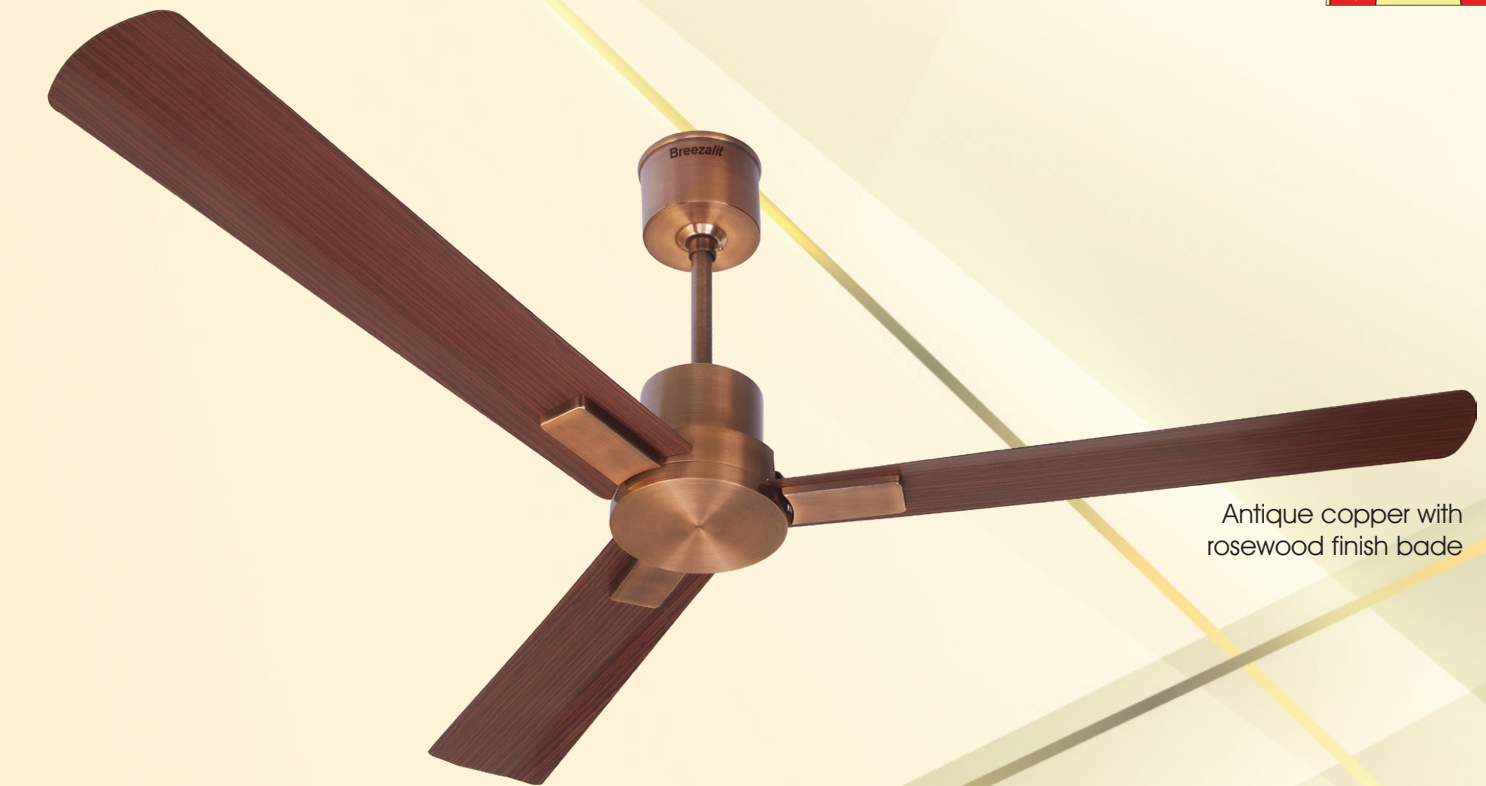

VICTOR PLUS

Antique copper with
rosewood finish blade