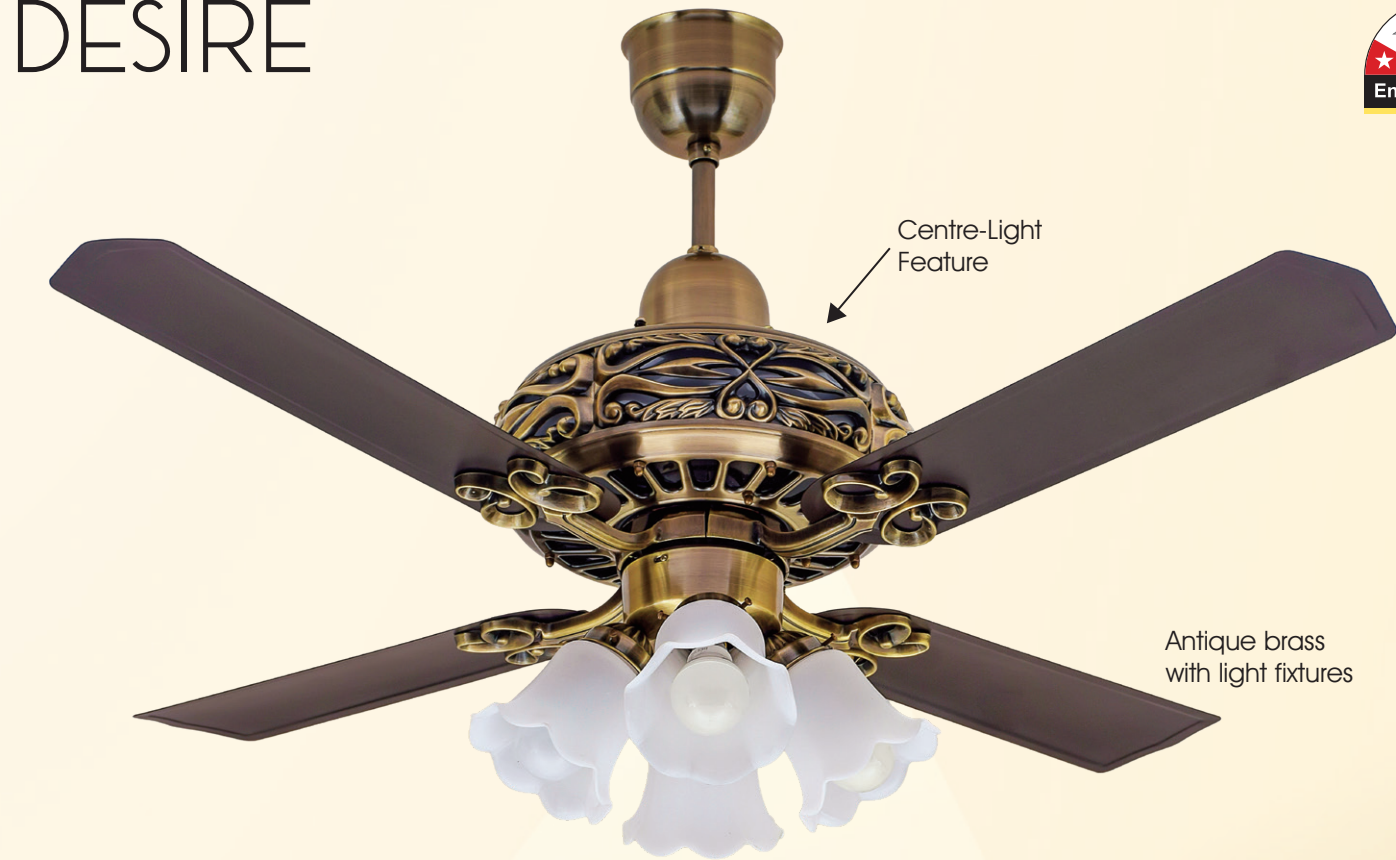

DESIRE

Antique brass
(fan without light fixture)

Antique copper
(fan without light fixture)

Technical Specifications

Air delivery 230 cmm	Size 48" (1200 mm)	R.P.M. 350	Watts 52w
----------------------	--------------------	------------	-----------