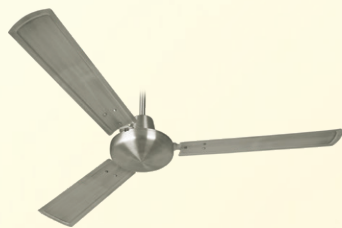

Brush steel finish