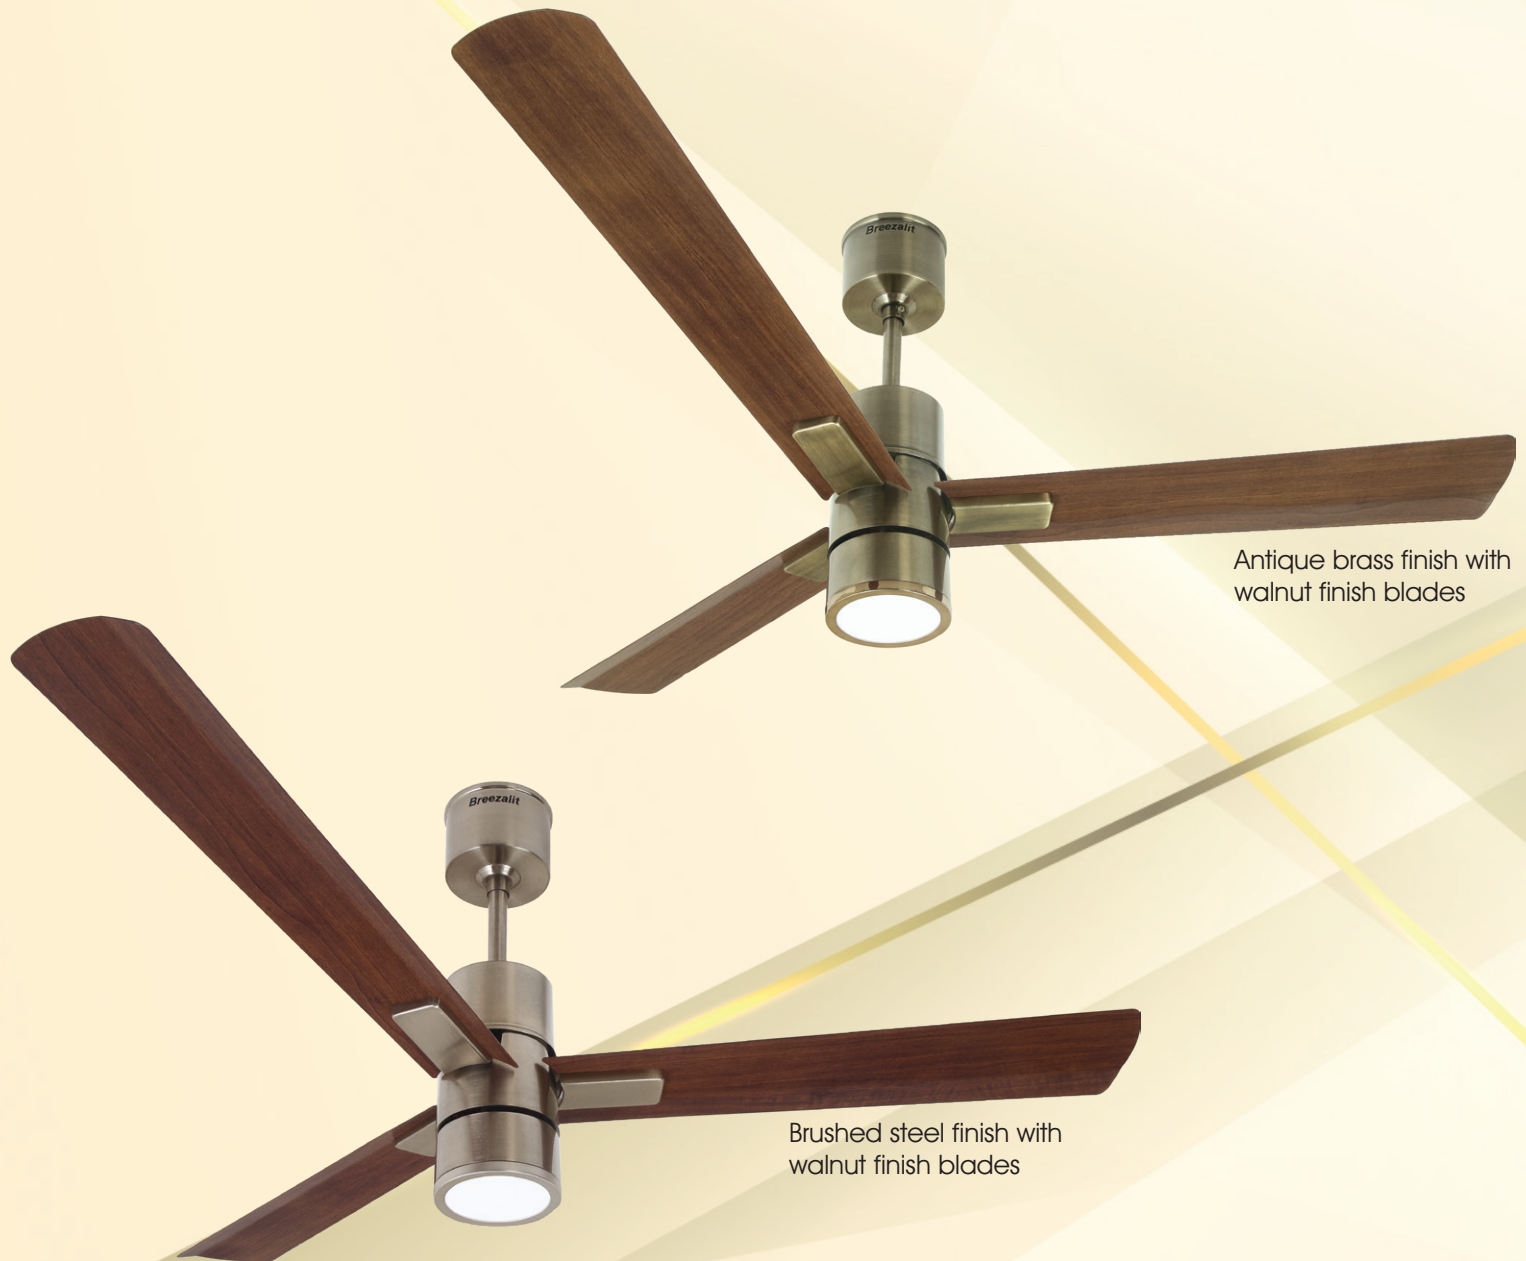

ROLEX

Antique copper with
rosewood finish blades

Technical Specifications

Air delivery 224 cmm	Size 48" (1200 mm)	R.P.M. 350	Watts 35w
Underlight LED with three modes warm, natural & cool			

Antique brass finish with
walnut finish blades