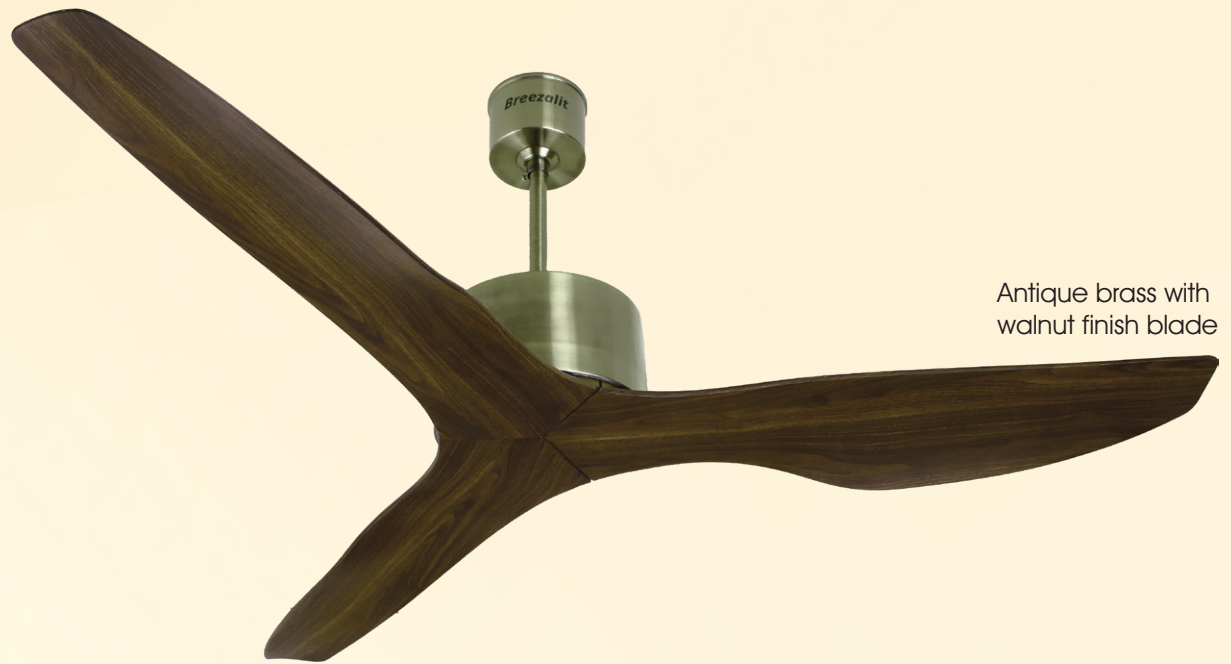

Antique copper with
walnut finish blade

Technical Specifications

Air delivery 270 cmm	Size 52" (1300 mm)	R.P.M. 250	Watts 42w
----------------------	--------------------	------------	-----------

Antique brass with
walnut finish blade