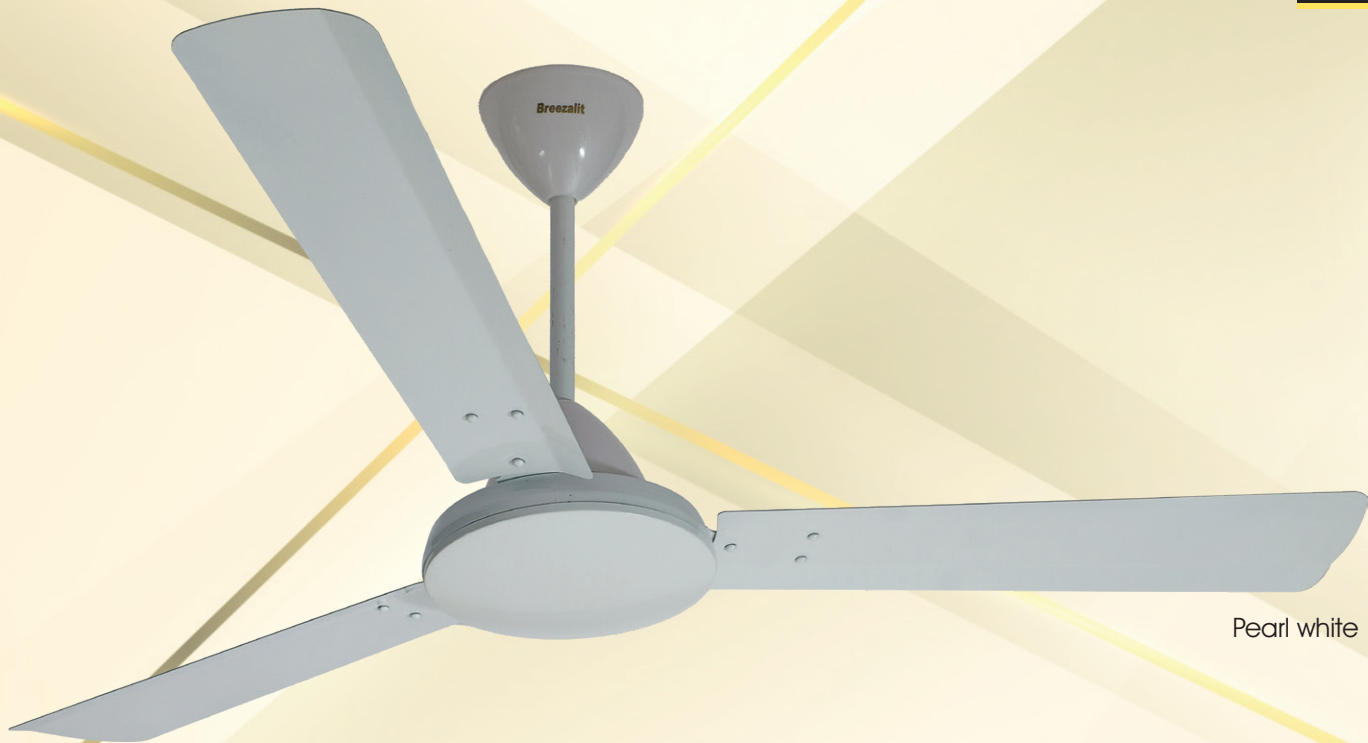

MONARCH

Pearl white