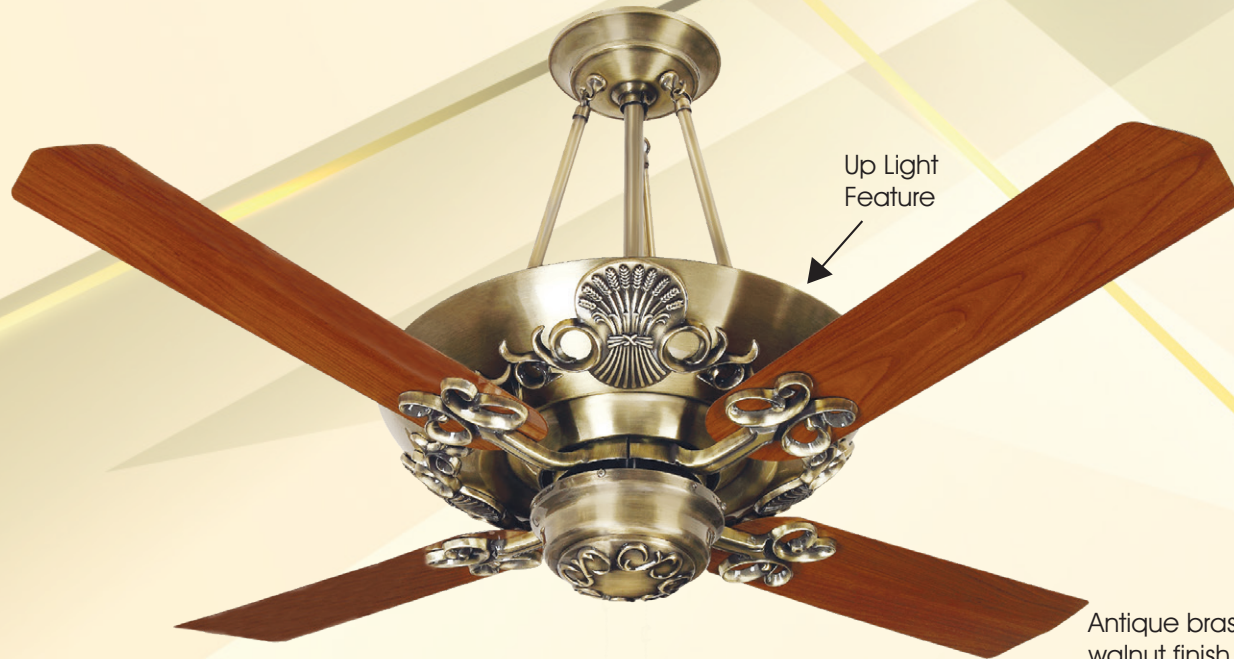

EMPEROR

Up Light
Feature

Antique brass housing with
walnut finish blades