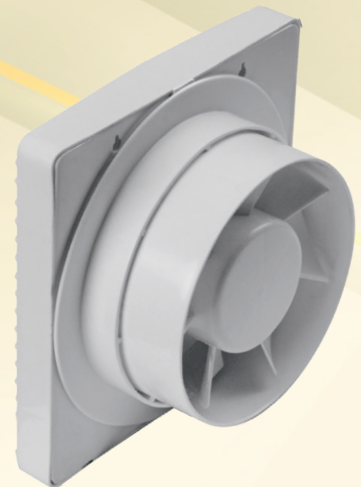

Colour available
• White

Technical Specifications

Air flow 320 m³/h
Safety guard on both side
ABS plastic body

Sizes 6" (150 mm)

R.P.M. 2150

Watts 24w

FRESHO AXIAL FAN

Colour available
• White