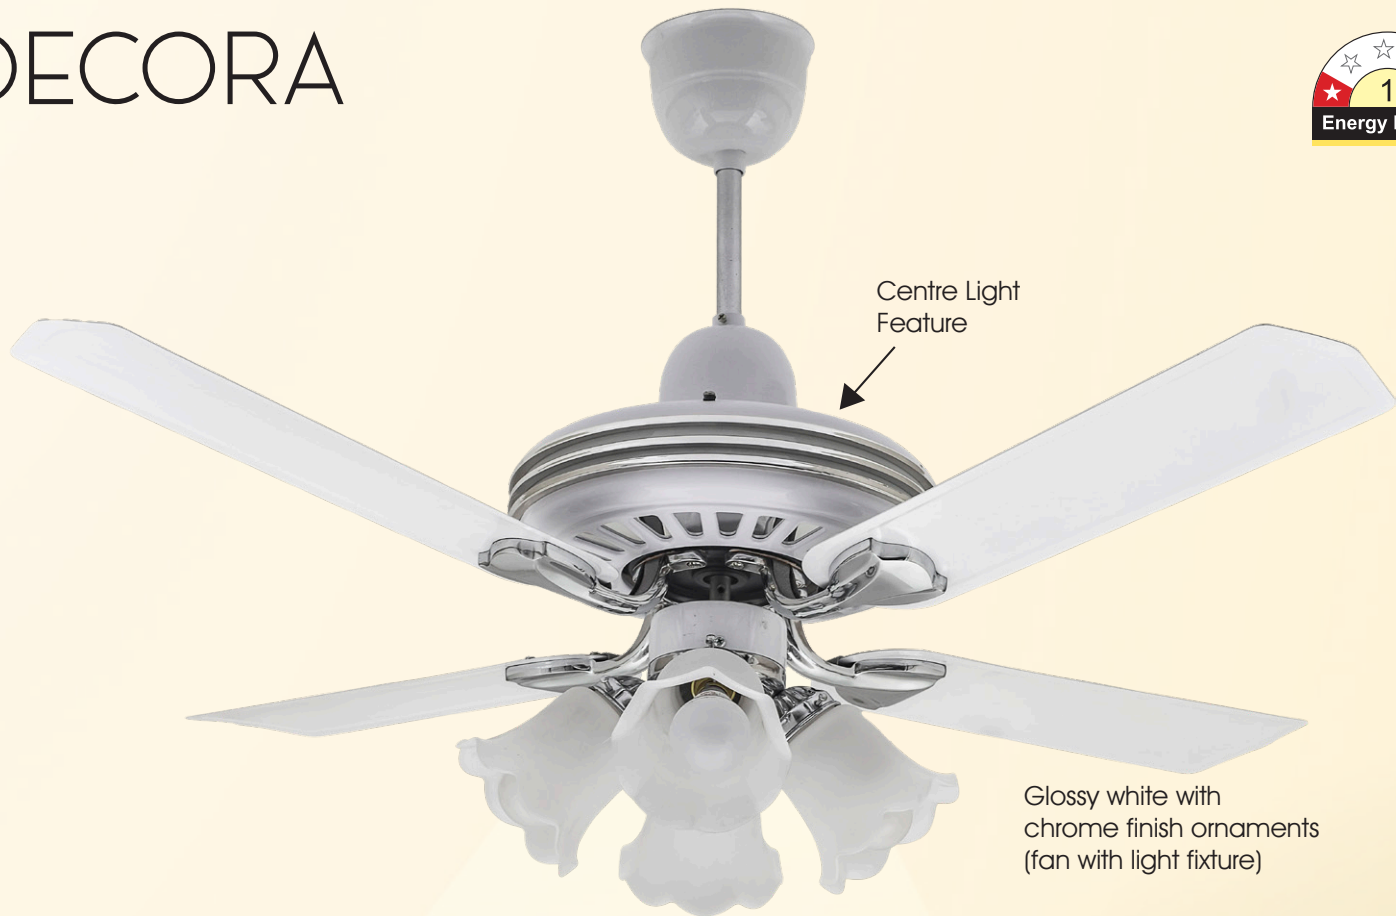

VENUS

Up Light
Feature

Antique copper housing with
walnut finish blades
(fan with light fixtures)

Antique copper housing with
walnut finish blades

Antique brass housing with
walnut finish blades

Technical Specifications

Air delivery 230 cmm	Size 48" (1200 mm)	R.P.M. 350	Watts 52w
----------------------	--------------------	------------	-----------

AMBIENCE

Teak wood finish
(fan with light fixture)

Teak wood finish

Technical Specifications

Air delivery 230 cmm	Size 48" (1200 mm)	R.P.M. 350	Watts 52w
----------------------	--------------------	------------	-----------

DECORA

Glossy white with chrome finish ornaments (fan with light fixture)