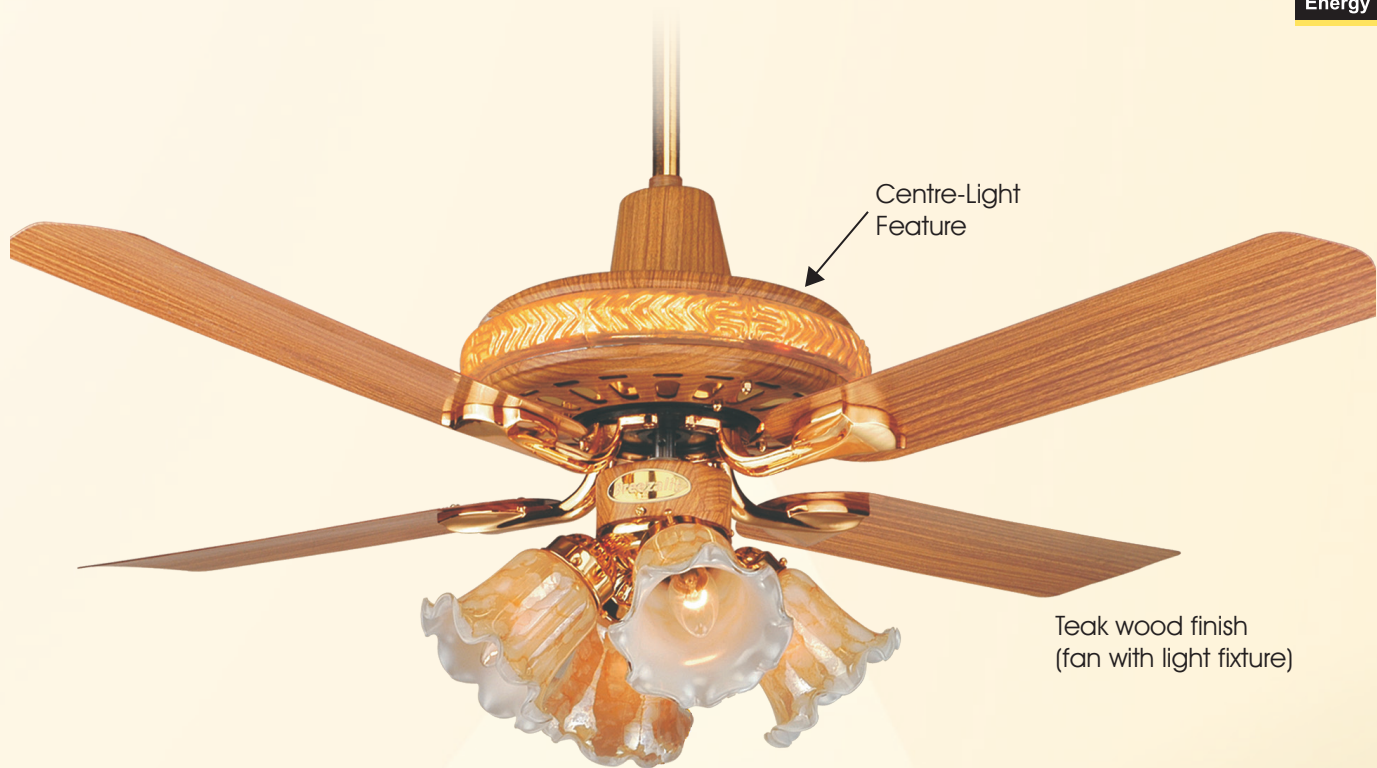

AMBIENCE

Teak wood finish
(fan with light fixture)